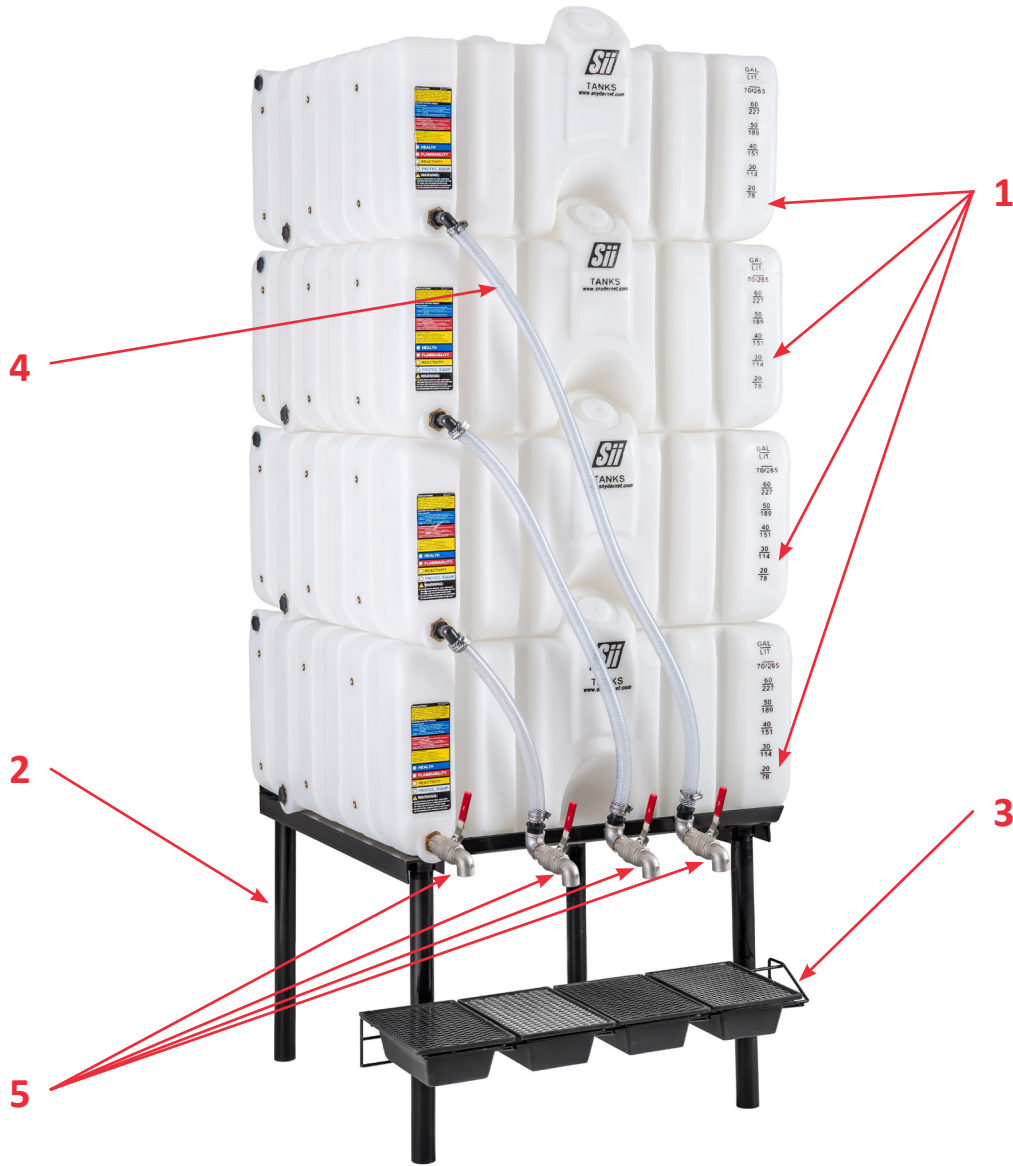

# 1034400N95401

## ASM 80/80/80/80 GRAVITY FEED CUBETAINER

- |    |                   |                                |
|----|-------------------|--------------------------------|
| 1. | (4) 1032100N95401 | TK 80G STACK LUBE HD/NAT       |
| 2. | (1) 34702282      | STACK LUBE STAND CS/BLK        |
| 3. | (1) 34702272      | STACK LUBE DRIP TRAY KIT       |
| 4. | (1) 34702301      | STACK LUBE 4-TANK ACCS PACKAGE |
| 5. | (4) 35400436      | VALVE 1IN 316SS SPRING RELEASE |
| 6. | (1) 99800088      | INSTRUCTIONS                   |